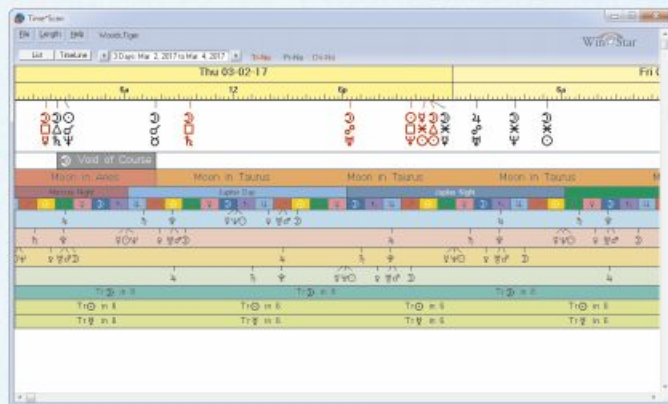

Entire search results can be presented onscreen in a graphic Time*Scan!