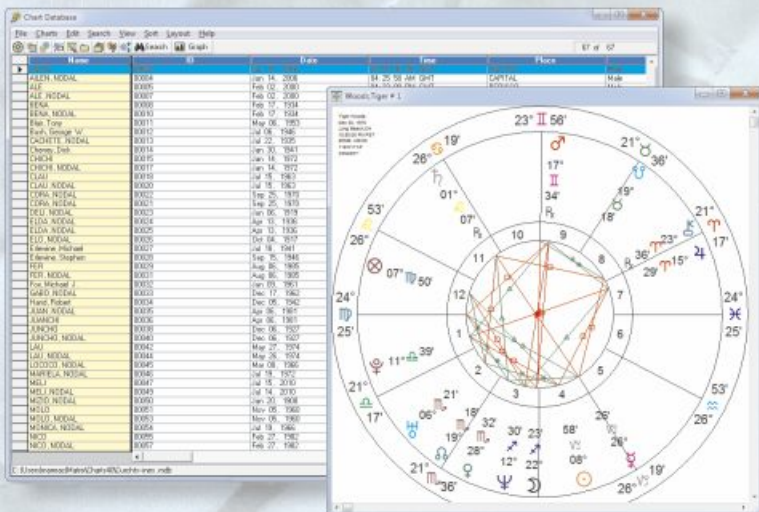

No other astrology software gives you all these features

Features

- ★ Angle crossings
- ★ Antiscia (solstice points)
- ★ Arabic Part Wheel with 50 parts
- ★ Arc Directions: All-Naibod arc, All-solar arc, Ascendant-arc directions, vertical, and user-defined.
- ★ Arc-to-natal searches
- ★ Arc-transform charts
- ★ Aspects: Grids (dozens of styles), Lines (in hi-res chartwheels), Editable orbs, Aspectarians
- ★ Aspect Tables: Closest Aspects, Planet Sort, Planet Pairs Sort, Sort by aspect, Planet Columns, Aspect Columns, Aspect Totals
- ★ Astro Filter
- ★ Asteroids (four major; 600-year ephemeris)
- ★ Astro*Clock (current positions onscreen)
- ★ Atlas access: Matrix Win-Atlas v2, ACS (DOS), Matrix ACS atlas, and ACS-Windows atlas
- ★ Atlas of major U.S. hospitals
- ★ Azimuth charts
- ★ B.C. dates
- ★ Campanus mundoscope
- ★ Chart database holds an unlimited number of charts
- ★ Chart Patterns: (Grand Trines, T-Squares ... over 50 types)
- ★ Chart Sets (make your combinations from over 200 forms and save as sets)
- ★ Color Editing
- ★ Contraparallels
- ★ Converse progressions
- ★ Coordinate systems: Campanus mundo-scope, azimuth & altitude, right ascension charts, RA & declination, longitude & latitude, geocentric or heliocentric, coordinates table
- ★ Cosmobiology wheels and printouts
- ★ Database saves all charts
- ★ Day*Scan
- ★ Day*Scan includes houses and angle crossings
- ★ Day*Scan transit viewer
- ★ Declination tables
- ★ Degree-for-a-year directions
- ★ Dignities: Ptolemaic dignities
- ★ Direction to directed chart (hit list for selectable time span and planet set)
- ★ Distance values
- ★ Draconic Charts
- ★ Eclipse charts
- ★ Elements
- ★ Enter/exit/leaving in hit lists
- ★ **Ephemeride: 3000-year ephemeris, Chiron (600-year ephemeris), four major asteroids, Transpluto, Dark Moon, Lilith, eight Uranian Planets**
- ★ Equatorial charts
- ★ Export Charts
- ★ Fixed Stars
- ★ Geodetic charts
- ★ Graphs: Angular Separation (180 & 360 degrees, geo & helio), Graph Midpoints (360 & 180)
- ★ Harmonics (chartwheels; choose from standard or create your own)
- ★ Heliocentric chart patterns
- ★ High-resolution chartwheels (over 200 forms, highest precision and clarity)
- ★ Hit lists (customizable lists: rearrange data to suit and you can save list formats)
- ★ Horary: almutens, Lilly strengths, horary layouts
- ★ House quadrants, house balance, 14 house systems
- ★ Import other chart files: Blue*Star, QuickCharts, Compact Data, Nova, Solar Fire, CCRS '92
- ★ Latitude tables & graphs: longitude & latitude, RA & declination, azimuth & altitude