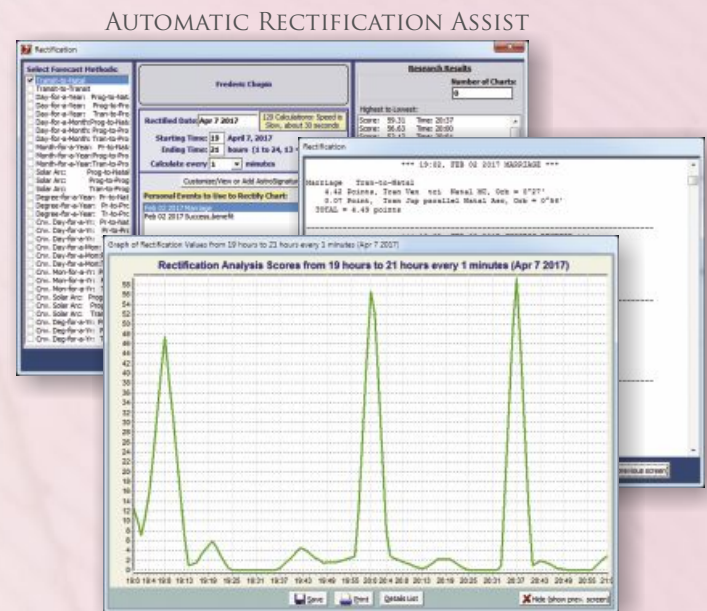

Vedic Chart

Rather than use astrological glyphs, you can now use two-letter abbreviations for the planets and/or zodiac signs.

More Vedic Dasas

Dasas are very commonly used for prediction. We have added some of the less commonly used dasas, but these dasa systems are very important for some Vedic astrologers. The Sudasa, Nirayana, Shoola, Drigdasas, Kalachakra, and Yogini dasas have been added.

Varshapal

Varshapal (solar return) charts are now automatically calculated in the sidereal zodiac and can now include Muntha, Harsha Bala, and Sahams.

Vedic Planetary Strength

Also available in Sirius is a table of strengths and the benefic-malefic quality of the planets according to different Vedic authorities. The rules for calculating the strength of a planet and the functional benefic-malefic status of the planets vary for different Vedic astrologers. This table allows you to see the planetary strength and whether the planet is a functional benefic or malefic according to different astrologers. Sirius also has the extensive yoga interpretations, ashtakavarga graph and tables, gochara graph, and other excellent Vedic features.

VEDIC CHARTS WITH BACKGROUNDS