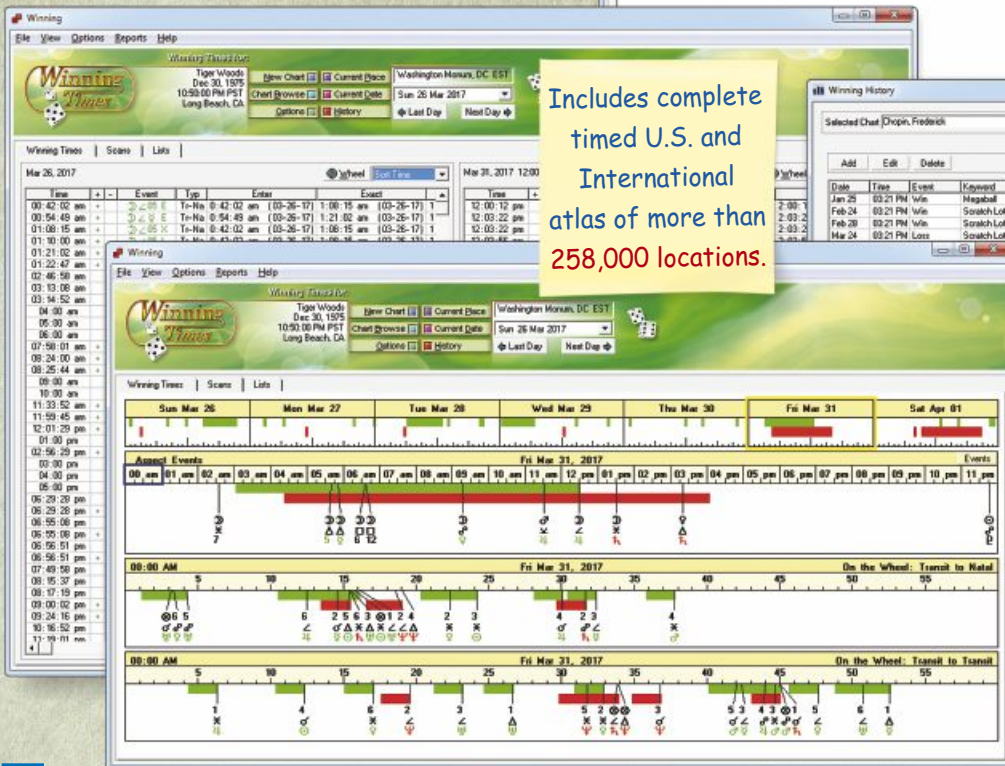

Lucky History

A built-in log lets you record and track your results (or a client's) to determine the most productive individual planetary combinations.

Scan: In Orb View

Winning Times shows you the day's aspects in orb. You can visually see when the aspect enters and leaves (using the orb of your choosing).