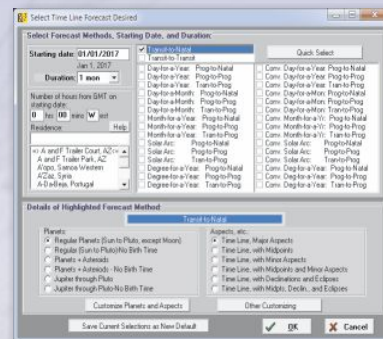

85,000 CHARTS & RESEARCH FOR PEGASUS

Add-on for Pegasus

Looking for powerful astrology software to explore, discover, and research charts? With Pegasus and this add-on to Pegasus you have a huge database of charts and exciting research features that enable you to make discoveries and gain new insights into astrology. We recommend this software if you already have astrology software that you are happy with, but wish that you also had powerful and easy-to-use research software. This is the software that you have been waiting for. Enter the 21st century Information Age with this cutting edge exciting software!