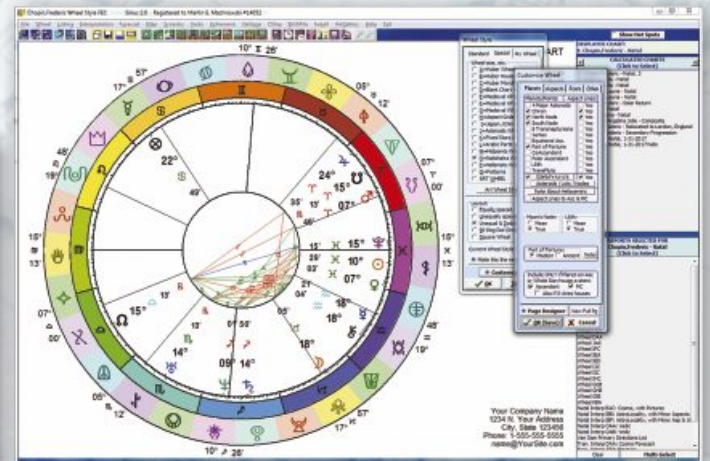

EASY SELECTING AND CUSTOMIZING A CHART WHEEL