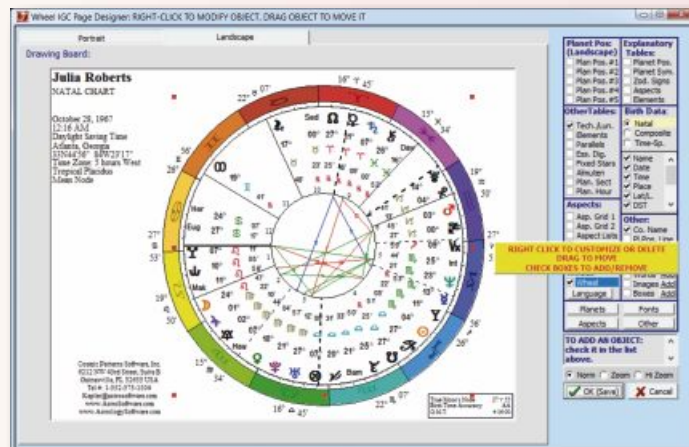

PAGE DESIGNER

the exact pixel placement that you wish to have (which is difficult to do when dragging an item with the mouse). You can select how much space is between the columns of data, how far the data is from a surrounding border. You can even adjust the spacing of the planet glyph, degrees, zodiac sign, minutes, and Rx glyph in the chart wheel with a micro-adjusting feature. Place graphics and text anywhere in a chart wheel, with options to allow graphic images to be either visible through the chart wheel or hidden by the chart wheel, and place a ring of decanate, dwadasamsa, navamsa, nakshatra, or terms in an outer ring (you can select only one of these), and have arrows placed at the end of the Asc, MC, IC, and/or Descendant house cusp lines in a chart wheel, and also easily adjust the size of these arrows. You may find that you feel like a graphics pro and can create new wheel designs even though you feel that you are not a computer savvy person.

Chart Wheel Styles

List of chart wheel styles in Sirius: Regular Wheel, Bi-Nakshatras Wheel Wheel, TriWheel, QuadWheel, 2 Separate Wheels, 3-Separate Wheels, 4 Separate Wheels, ArtWheel, Square Wheel, Patterns, 90 Degree Dial, Animated 90 degree dial, Compatibility Patterns, BiWheel Animation, TriWheel Animation, QuadWheel Animation, 2 Wheel Animation, 3 Wheel Animation, 4 Wheel Animation, Huber Wheel, Medieval Wheel, Aspect Grid Only, Harmonic Chart Wheel, Blank Wheel, Japanese/Chinese Name, Fixed Stars Wheel, Asteroids Wheel, Arabic Parts Wheel, Midpoints Wheel, Heliocentric Wheel, Nakshatra Wheel, Hellenistic Wheel, your own customized wheels, etc.

Moon Phase

Nearest Lunations and Eclipses: Examples of some of the new information that can be included with chart wheels are the moon phase and listings of nearest lunations and nearest eclipses.

Coordinate Systems

Normal (Zodiac Longitude), Heliocentric, Local Space (west on left, north on top), Horizon (east on left, south on top), Azimuth-altitude (west on left, south on top), Azimuth (West on left side), Right Ascension, Mundoscope (prime vertical chart), Declination Longitude Equivalent, Declination Longitude Equivalent Antiscia, Normal (not adjusted), Draconic (mean node), Draconic (true node), Tobey Secondary, Antiscia Chart, Contra Antiscia Chart, Dwadasamsa, Sun Zodiac Chart (Sun=0 Aries), Moon Zodiac Chart (moon = 0 Aries), Mercury Zodiac Chart (Mercury = 0 Aries), Venus Zodiac Chart (Venus = 0 Aries), Mars Zodiac Chart (Mars = 0 Aries), Jupiter Zodiac Chart (Jupiter = 0, Aries), Saturn Zodiac Chart (Saturn = 0 Aries), Uranus Zodiac Chart (Uranus = 0 Aries), Neptune Zodiac Chart (Neptune = 0 Aries), Pluto Zodiac Chart (Pluto = 0 Aries), Asc. Zodiac Chart (Asc. = 0 Aries), House Zodiac Chart.