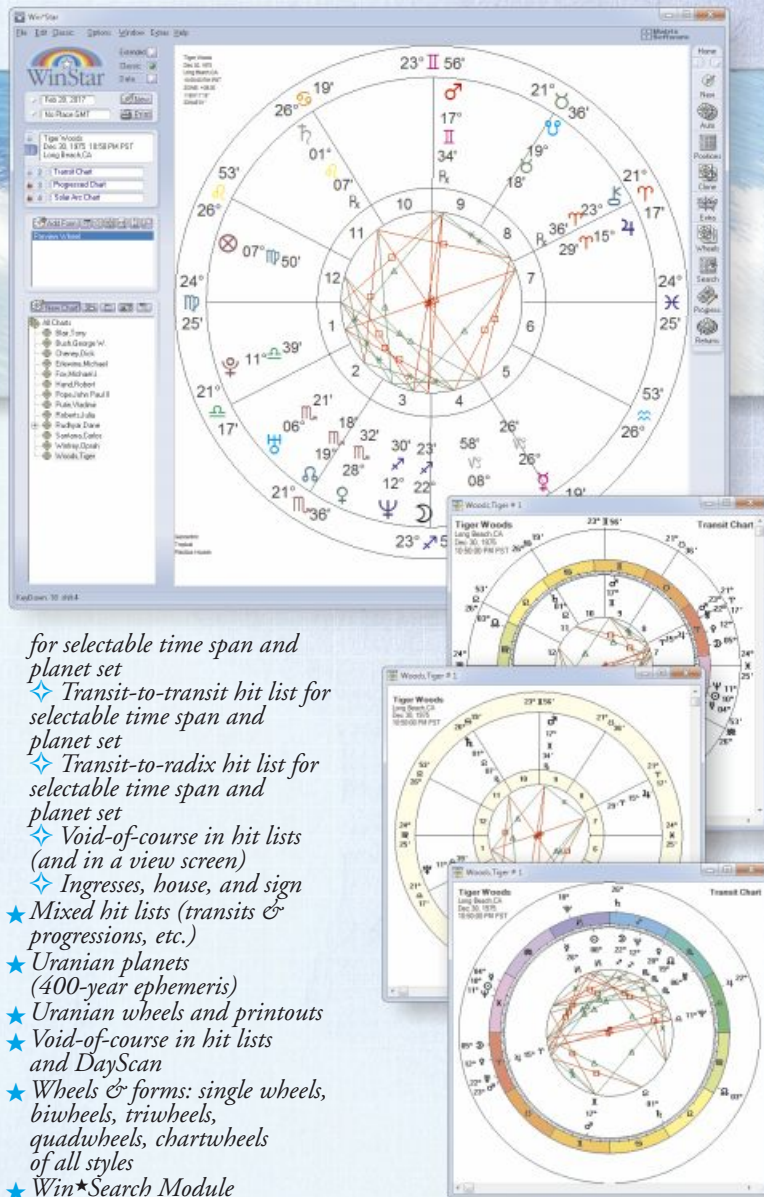

- ★ Rectification Assist
- ★ Return charts: solar, lunar, demi-solar, demi-lunar, to a point, solunar, user-angle, year's, sidereal, right ascension, sidereal-solar, and all planetary, with phase-angle incremental options and printing of successive return charts
- ★ Sabian Symbols (pop-up depictions)
- ★ Save chart data to hard disk, save secondary charts (such as returns or progressions), replicate last-used chart data
- ★ Searches: filter, sort
- ★ Sidereal ayanamsa: Fagan-Bradley, Deluce, Lahiri, Raman, Usha-Shashi, Sri Yukteswar, Sundara Rajan, Krishnamurti, Larry Ely, Shill Pond
- ★ Sidereal zodiac
- ★ Solstice points
- ★ Sorted midpoint
- ★ Sort by: orb, aspects, planetary order, midpoint, angular separation, more.
- ★ Stations (retrograde and direct)
- ★ Synastry: composite angles & composite charts
- ★ Synastry charts: composite midpoint, composite midheaven, traditional Davison chart, relationship chart based on mean spherical values, SynGrid (one-click synastry grid)
- ★ Timed Hit Lists:
  - ❖ Progressed-to-radix hit list for selectable time span and planet set
  - ❖ Progressed-to-progressed hit list for selectable time span and planet set
  - ❖ Arc-to-radix hit list for selectable time span and planet set
- ★ Transits to Natal Midpoints in Searches
- ★ Transit-to-progressed hit list

- for selectable time span and planet set
- ❖ Transit-to-transit hit list for selectable time span and planet set
- ❖ Transit-to-radix hit list for selectable time span and planet set
- ❖ Void-of-course in hit lists (and in a view screen)
- ❖ Ingresses, house, and sign
- ★ Mixed hit lists (transits & progressions, etc.)
- ★ Uranian planets (400-year ephemeris)
- ★ Uranian wheels and printouts
- ★ Void-of-course in hit lists and DayScan
- ★ Wheels & forms: single wheels, biwheels, triwheels, quadwheels, chartwheels of all styles
- ★ Win★Search Module
- ★ Win★Star Ephemeris Generator
- ★ Timed Atlas 258,000 locations

Read more about Win★Star →

Visit www.astrologysoftware.com for screenshots and more program details...