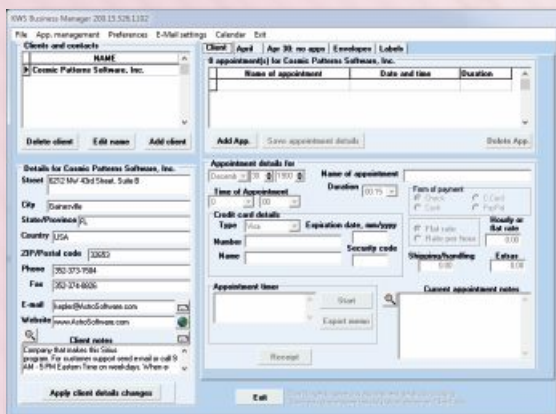

Vedic

Chakras, Vargas & Tables, Vedic Natal Interpretation and Listing, Dasas & Bhuktis, Panchanga, Muhurta, Ashtakavarga, Gochara, Shad Bala, Chart Summary, Upagrahas, Bhava Arudha, Special Lagnas, Chara Karaka, Tithi, Krishnamurti Paddhati, etc. In the chakra (North Indian or South Indian chart) you can place the chakra karaka and bhava arudha. Select whether you want the minutes and also the degrees of the positions, and whether you prefer glyphs, letters, or a number for zodiac signs and also whether house numbers are displayed. This greater flexibility allows you to have the chakra in a style that is comfortable for you. Calculate which sign is stronger using either the rules of N. Rao or S. Rath. Shad Bala values using any of the following tables to display: Basic information, Shad bala table, Shad bala graph, Upagrahas, Bhava Arudha, Special lagnas, and the Dasas. These Vedic features in Sirius are very intuitive and natural for the consulting Vedic astrologer and for students as well.

Panchanga: The Panchanga listing is beautifully formatted so that you can easily see the astrological factors that are used in Panchanga: rising and setting times of the Sun and Moon, nakshatra, tithi, yoga, and karana. Times are given

BUSINESS MANAGER