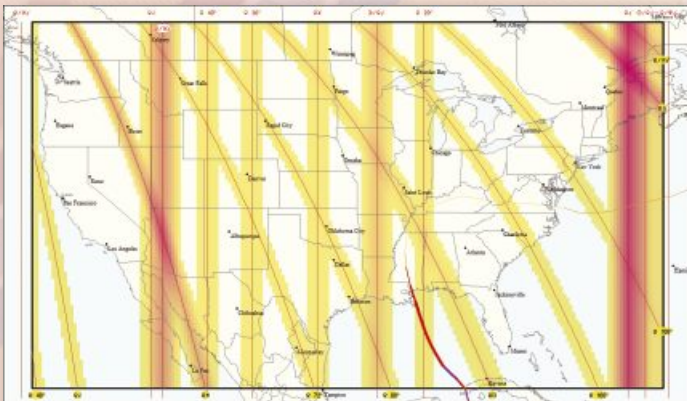

Astromap Popup Relocated Wheel

Click on an AstroMap to see a Popup Wheel of the relocated chart at this location. You can also click on the AstroMap to determine distances between points and to obtain an AstroMap interpretation of that location.

Astrolocality Report

The interactive interpretation that appears in Sirius and can also be produced as the AstroLocality Report. At the end of this report includes the interpretations for conjunctions of the relocated angular cusps to fixed stars and the score on various themes, such as Love and Romance Score, Vocation and Career score, etc.

Track Hurricane Path

For astrologers interest in AstroMeteorology, it is now possible to view hurricane paths on an AstroMap and also to download additional hurricane data and import it so that these hurricane paths can also be viewed.

Chart Wheels Features In Addition To The Features That Are In Kepler

There are several new default wheel styles in Sirius. A default wheel style is a wheel style provided by Sirius, so that no customizing is required to create it. Some, but not all of these wheel styles, can be produced in Kepler by customizing a wheel. These new default wheel styles in Sirius are:

- ★ "A wheel with birth data placed in the center of the wheel

MAP WITH HURRICANE PATH

- ★ "Nakshatra Wheel" that has the nakshatras (as well as zodiac signs if you wish) as an outer ring of the wheel and includes beautiful nakshatra glyphs created by visionary artist-astrologer Tara Cochrane.
- ★ Hellenistic wheel that has the Egyptian bounds areas around the outer ring, a dignities table that uses Egyptian bounds, and Hellenistic lots with their own glyphs placed in the wheel.
- ★ Ability to easily make up to 14 "My Wheels", which are customized wheels that you can name and work with without changing the default wheel styles.

Popup Wheel

A PopUp Wheel can be displayed in Sirius. A Popup Wheel is a small re-sizeable wheel that can be displayed while viewing other reports.

- ★ The Popup Wheel is a handy way to be able to refer to the natal chart while viewing other reports. Suppose, for example, that you are viewing a Time Line Format Forecast and you want to refer to the chart wheel, in Sirius you can also view the Popup Wheel without removing the Time Line Format forecast report that you are viewing.
- ★ The Popup Wheel can be dragged anywhere on the screen and it is re-sizeable so you can make it the size that you would like it to be.
- ★ The Popup Wheel also has its own "Customize" button that you can click to select many features of the Popup Wheel.
- ★ There is even a Popup Wheel while doing AstroSignature Research so that you can quickly see chart wheels of charts you are analyzing in the research section. Sirius is so elegant and comprehensive and has so many handy features that it may seem almost unbelievable that this.
- ★ The Popup Wheel can now display the chart of a different chart than the one you are viewing, and the Popup Wheel can stay visible after selecting a different chart entry.

Save Popup Wheel In The Database

In the data entry screen you can now see a popup wheel of charts that have been saved in the database. This can be handy if you wish to preview wheels as you read them from file. A popup wheel is already available in the main screen and in the AstroSignature research sections of Sirius where they are most needed but having a popup wheel in the data entry screen can also be handy.

Customizing A Chart Wheel Is Easy And Elegant

Customizing chart wheels in Sirius is very easy and elegant. Sirius allows you to right-click on a wheel and easily change the planets, aspects, fonts, and other features of the chart wheel. This powerful interactive capability of Sirius is fabulous.

Hellenistic Lots: Hellenistic lots. You can also place the 9 Hellenistic lots (arabic parts) in a wheel and also just the Part of Spirt as well as the Part of Fortune.