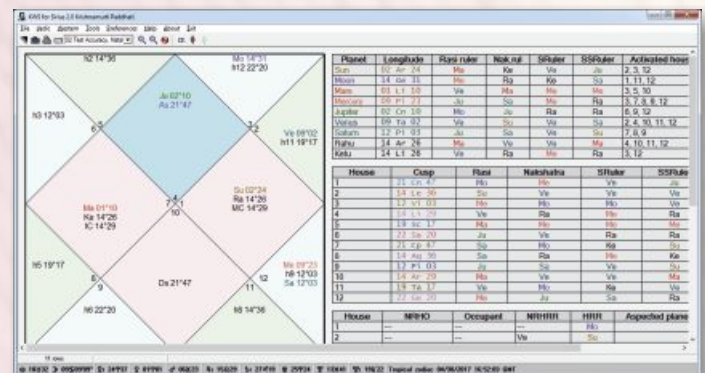

KRISHNAMURTI SCREEN