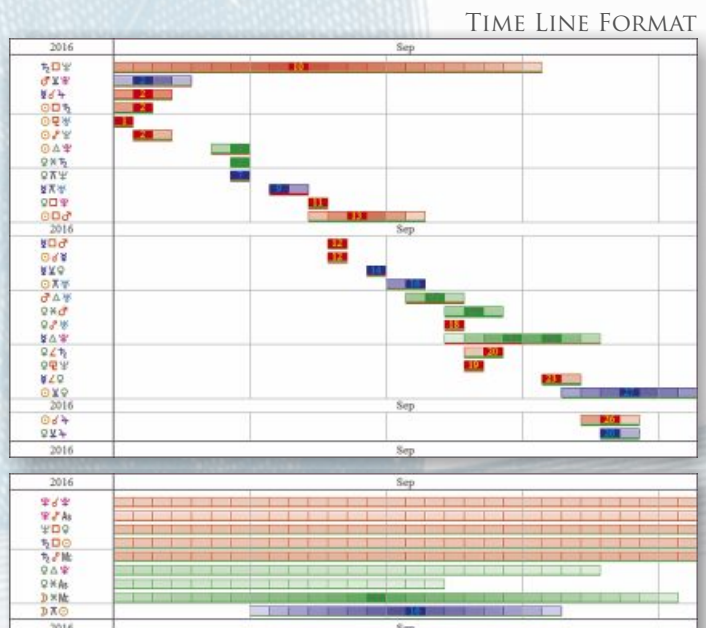

TIME LINE FORMAT

Calendar date is printed periodically so that while looking through the printout, you can see what the dates are without needing to scroll up and down repeatedly. The date when the aspect is exact appears in the time line printout.

The **Time Line Format** allows you to select as many forecast methods as you like. For example, you can select Transit-to-Natal, Day-for-a-Year Progressed to Natal, Day-for-a-Year Progressed to Progressed, and Solar Arc Progressed to Natal if these are the forecast methods that you prefer to use. After making your selections, you can scroll through the list of transits and progressions without needing to jump between printouts.

The time line format has the advantages of allowing you to quickly and easily see what astrological influences are occurring, when they occur, and how strong they are at any time.

Selection of Forecast is very easy: A menu that allows you to jump quickly to different kinds of forecasts available is provided.

Other Time Line Format Feature: A thin red strip is displayed along the bottom of each time line bar to indicate retrograde and/or a green strip to indicate direct motion of the transit or progressed planet.

Option to display the house position of planets and/or zodiac sign or exact position of the transiting and natal planets along the left side, next to the aspect that occurs.