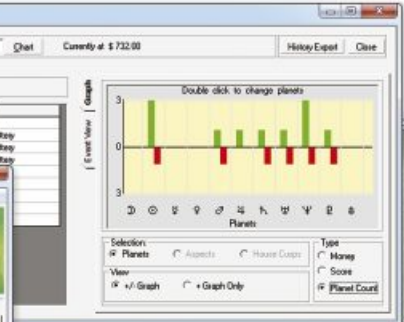

Lucky History

A built-in log lets you record and track your results (or a client's) to determine the most productive individual planetary combinations.

Scan: In Orb View

Winning Times shows you the day's aspects in orb. You can visually see when the aspect enters and leaves (using the orb of your choosing).