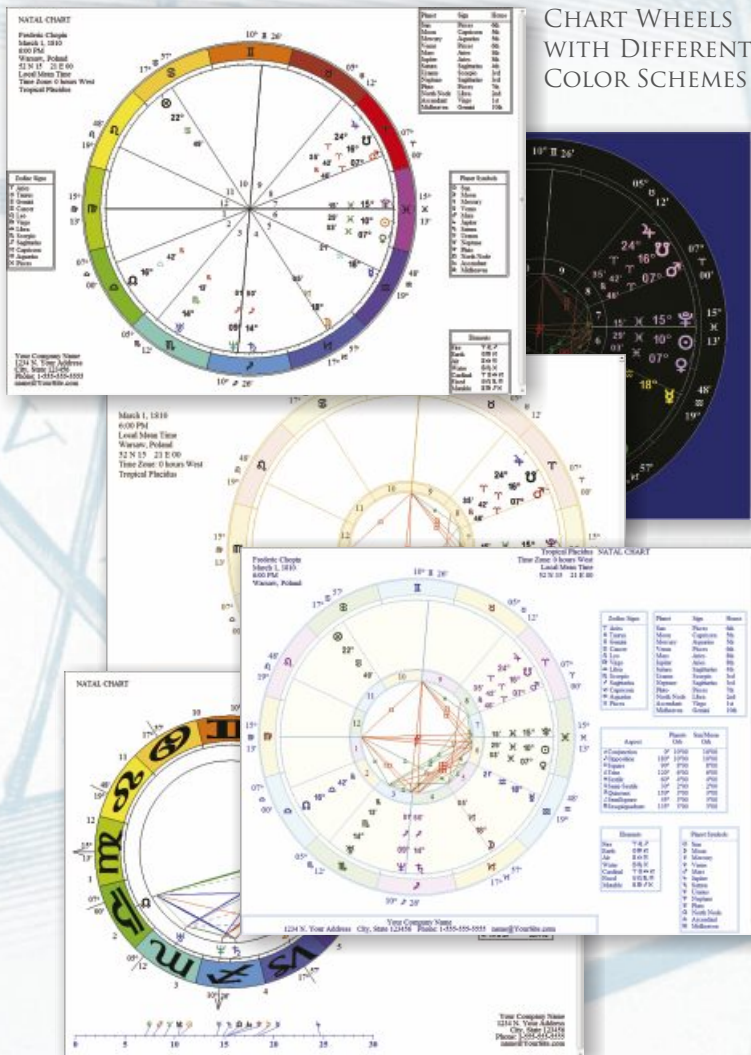

- ★ Specify which aspects to use to determine the time that the Moon is void of course.
- ★ Produce a list of dates and times when planets turn Rx or direct.
- ★ And much, much, more!

TIME LINE FORMAT

Calendar date is printed periodically so that while looking through the printout, you can see what the dates are without needing to scroll up and down repeatedly. The date when the aspect is exact appears in the time line printout.

Other Time Line Format Feature: A thin red strip is displayed along the bottom of each time line bar to indicate retrograde and/or a green strip to indicate direct motion of the transit or progressed planet.

Option to display the house position of planets and/or zodiac sign or exact position of the transiting and natal planets along the left side, next to the aspect that occurs.

Also included is an option to display planet positions (time line & tran-to-natal) either with sign only or with degree-sign-minute.

CHART WHEELS

Dozens of chart wheel styles with hundreds of variations to choose from:

- ★ **Regular Wheel, BiWheel:** Any 2 charts, **TriWheel:** Any 3 charts, **QuadWheel:** Any 4 charts, **2, 3, or 4 wheels on one page or screen**
- ★ **Huber Wheels, Medieval Wheel, Midpoints Wheel**
- ★ **ArtWheels** (only available in Kepler and Sirius)
- ★ **Asteroid Wheel, Arabic Parts Wheel, Fixed Star Wheel**
- ★ **Redesign and customize chart wheels**
- ★ **Select from 50 color schemes or create your own**
- ★ **Hundreds of different chart wheel styles**
- ★ **Place graphic images in background, change fonts, etc.**
- ★ Many other options like "out-to-in" placement of planets in wheel, etc.
- ★ Print any chart wheel style in Portrait and Landscape format