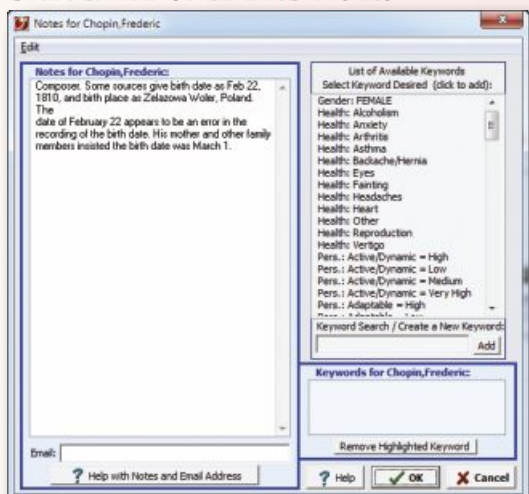

Notes Field & Keywords

There is no limit to the length of the Notes field. You can scroll through the notes and enter the notes in the notes field, but if the notes are long, it is more convenient to click on the magnifying lens on the left side of the notes field (or by clicking on the to see the notes in a larger screen.

You can also enter keywords for a person. You can select a keyword from the list of keywords given in the upper right corner of the screen. By clicking on the keyword, the keyword is added to the list of keywords for this person. If the list of keywords is long, you can also enter the keyword in the "Keyword Search / Create a Keyword" area. If you enter a keyword that is not in the list, you can easily add it by clicking on the "Add" button.

DATA ENTRY UNLIMITED NOTES

Phase Angle Return

When, for example, the transiting Sun/Jupiter midpoint is aligned (conjunct or opposition) the natal Sun/Jupiter midpoint OR the composite Sun and composite Jupiter (that is, the composite position of these planets formed between the transits and natal chart) are aligned OR the transiting Sun-Jupiter angle is the same as the natal Sun-Jupiter angle (also known as a phase angle return or a mixed midpoint alignment), then a powerful interaction of the transiting Sun and Jupiter with the natal Sun and Jupiter occurs and we can expect the days when this influence is within orb to be a very powerful Sun-Jupiter day for the person. We can expect the person to be expansive, optimistic, and to attract new opportunities. With Sirius you can see these influences in the Time Line Format not only between transiting and natal planets but also between progressed and natal planets.

- ★ An option to see symmetrical patterns between planets that are not the same (for example, transiting Sun and Jupiter in relationship to natal Mercury and Venus). The ability to see these powerful 4-planet patterns opens new doors in astrology.
- ★ The customizing of time line format, transiting and progressed text listings, and interpretive reports is easier in Sirius.