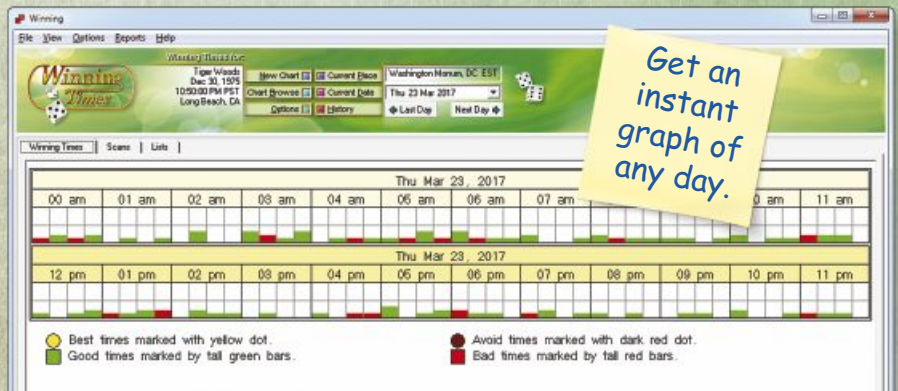

Lucky History

A built-in log lets you record and track your results (or a client's) to determine the most productive individual planetary combinations.

Scan: In Orb View

Winning Times shows you the day's aspects in orb. You can visually see when the aspect enters and leaves (using the orb of your choosing).