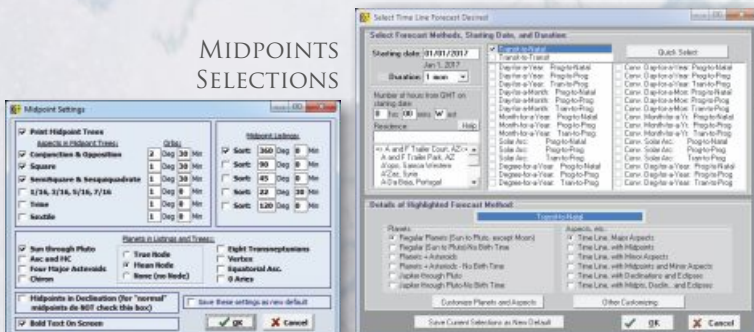

Create your own report:

If you wish to design and develop your own interpretive report, you can do this in Kepler. There are two parts to this process: (1) Design the report, and (2) Write the interpretations.

Combine different transit calculations:

Kepler provides many formats for viewing transit and progressed listings, and the most popular one is time line format. You can quickly select different kinds of forecast methods (for example, transit-tonatal, progressed-tonatal, tertiary progressed-to-progressed, etc.) with different selections of planets and aspects for each one and see all of this information beautifully and clearly presented on your screen or printed out.

E-mail the chart wheels, interpretive reports, and other printouts directly from Kepler:

Note that you must have an Internet Service Provider (ISP)

COMBINE DIFFERENT TRANSIT CALCULATIONS

MIDPOINTS SELECTIONS