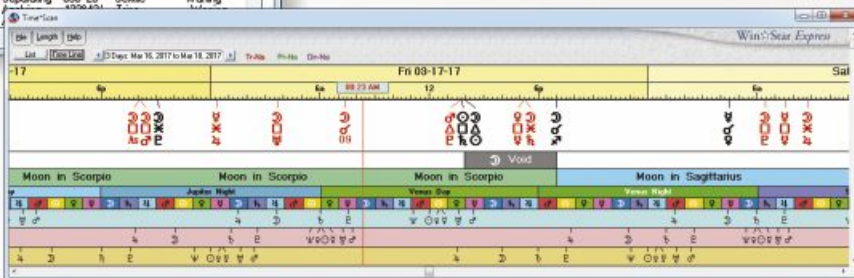

Time*Scan is a powerful tool that lets you instantly view significant planetary events for a period of 3 days up to 21 years. Click on any event for a helpful onscreen interpretation.