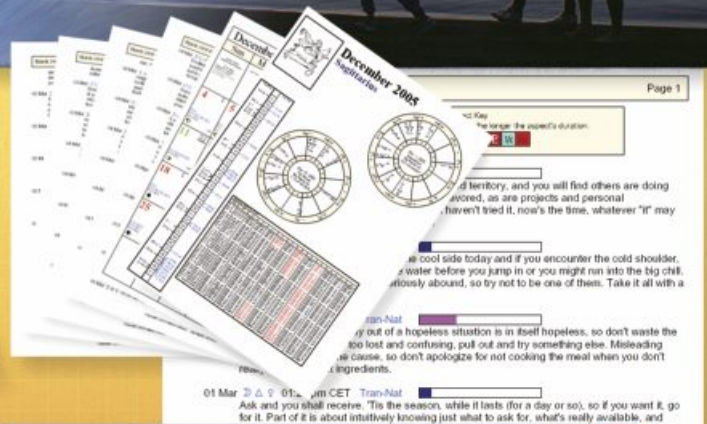

The Stations window lets you view the entire cycle, including the "shadow" period, with precise detail and interpretations when appropriate.

Day Watch will automatically generate a monthly ephemeris for you.

Use this exclusive Lilly Strengths viewer to see monthly or daily activity (calculated every 15 minutes). Select the planets you want to monitor. View Total, Accidental, Essential Strengths, or all three.