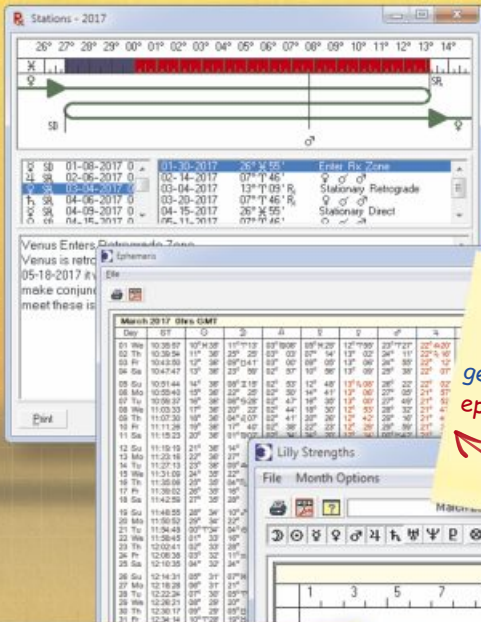

Program Features:

- Create personalized calendars based on a specific natal chart.
- Add any kind of event for yourself and/or clients (birthdays, anniversaries, pay days, holidays, doctor appointments, meetings, etc).
- Look at the specific hours at which your aspects are in effect (tr-tr and tr-na).
- Print any month, several months, or an entire year with or without interpretive text.
- Save output in PDF format then email it directly from your PDF Reader program or by email.
- Select **Tropical** or **Sidereal** calculations.
- Choose from 14 house systems.
- Display transit-to-natal, transit-to-transit, or both.
- Display traditional holidays or define your own holiday groups.
- Choose U.S. or International date format.
- Includes **complete atlas** of more than 258,000 locations.
- Includes individual license to sell program output with no added fees or royalties.
- Excellent interpretive text written by a team of astrologers that included John Townley, Michael Erlewine, and R. Stephen Erlewine.

The auto e-mail lets you send calendars directly from the program in popular PDF format and style

There's more... visit our website... www.astrologysoftware.com

Offer your client full, detailed monthly, weekly, or yearly calendars with/without interpretive text, or use Day Watch to provide information for your astrological consultations.