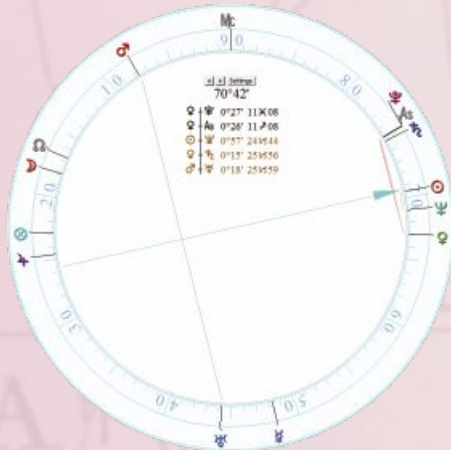

either 2 progressed charts, or a progressed chart and a natal chart. View separate wheels rather than multi-ring wheels: 2 wheel, 3 wheel, and 4 wheel animation. Adjust the charts forward or backward in time or watch them move automatically. The time of an AstroClock can be automatically adjusted to the location for which the AstroClock is calculated.

Interactive Cosmobiology Dial

Another form of interactivity with chart wheels that is new in Sirius are the interactive cosmobiology dials. You can click on a 90 Degree Dial, and also a BiWheel, TriWheel, or QuadWheel 90 Degree Dial, and move a dial around the dial and the midpoints formed to that point are automatically displayed. In BiWheel, TriWheel, and QuadWheels, the midpoint structures are shown between the charts. The

Interactive Dials in Sirius are based on the plastic (metal or cardboard) dials that cosmobiologists have used for decades. Instead of printing chart wheels and placing them on a Dial, you can drag the mouse pointer around the Dial and instantaneously see the midpoint structures that are formed. You can also click a button to have the Dial jump automatically to the next or previous planet in the wheel.

The ability to have this capability not only in a regular wheel but also in a BiWheel, TriWheel, and QuadWheel Dial allows you to see midpoints between 2 people, or between progressed and transiting planets and natal planets. For the cosmobiologist who loves to use dials, the Interactive Dials in Sirius can make working with Dials very easy and powerful.

Degree Meanings

Sirius can produce a list of degree meanings of planets according to Dane Rudhyar's Sabian symbols and also according to 10 other authors of degree meaning books. In addition to this feature, Sirius has the ability to also produce Sabian Symbols for the planets based on the original Sabian Symbols published by Marc Edmund Jones directly from the information provided by Elsie Wheeler.

Research

The research features in Sirius are extensive and are very flexible. You can search through the database of over 85,000 charts (over 19,000 with AA accuracy) or a category

of the data for a combination of astrological influences. You can also research couples and events, and you can produce financial forecasts of actual and predicted performance and see how well your forecast correlates with actual prices. You can also explore the data by looking at graphs of the angular distribution of planets and other astrological data. A short-term Gold Forecast is included.

AstroMeteorology Forecast

You can produce a forecast of temperature, precipitation, and wind for any location. This forecast uses the standard modern methods for astrological weather forecasting.

Artificial Intelligence Research

There is also an Artificial Intelligence feature, which is an analysis of an AstroSignature to determine which factors in the AstroSignature are most effective and which ones are less effective, or possibly even reducing, the accuracy of the AstroSignature. You can also correlate an AstroSignature for birth charts with scores.

Assumptionless Research

In addition to the assumptionless research that are in Kepler, we added more to this feature in Sirius. From the "Midpoints and Harmonic Patterns" button in Sirius, you can now select "Midpoint Aspects Midpoint", "Midpoint Structure Analysis", and "Harmonic Pattern Analysis" to identify the midpoint and harmonic patterns that occur most often in a group. A window with several tabs for viewing the results in different ways makes this a powerful feature.

Birth Data