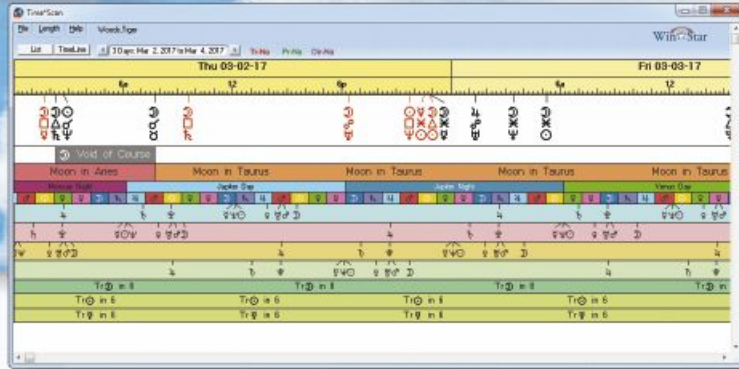

What we take for granted in our software others consider extra features.

Time★Scan

Win★Star Time★Scan is a graphic timeline in an easy-to-read calendar format. Just a glance shows aspects occurring on a given day or week, the moon-sign position, its void-of-course periods, and more. Scroll through a calendar complete with all the current transits to your chart. Click to pop-up the aspect's date and its entering and leaving times. Also presented are parallels of declination, stations (retrograde and direct), and moon phases.

- **Degrees:** Shows when each planet changes degree.
- **Angle Crossings:** Shows rising, setting, and culminating times for all the planets.
- **Day/Night:** Shows the sun's angular crossings.

- **Planetary Hours:** Shows planetary hours and times using the Time Line feature.
- **Houses:** Shows when each transiting planet changes house.
- **Time Line:** This feature draws a vertical line. Drag it to a specific spot on the Time★Scan to display the time of day.
- **Defaults:** Set up your Time★Scan just the way you want it and then save your format for future use.
- **Options:** Choose the date, location, and time zone for your Time★Scan.

Other Chart Data – Sunrise and Sunset times, lunar phase, planetary hour, ayanamsa, Lillith position, Julian Sun/Moon midpoint, Asc/MC angle, local apparent time, equation of time, synetic vernal point.

Geo and Helio Graphs – Longitude and Latitude, Right Ascension and Declination, Azimuth and Altitude. Angular Separation (360 and 180), Geo and Helio.

✦ Graphic Ephemeris

Ebertin-style graphic ephemeris generator, transits, progressions, and directions in any harmonic, geo, and helio longitude, latitude, and daily motion, geo distance value, right ascension and declination, planets, Uranians, asteroids, Chiron, Lunar node, Lillith, midpoints, Solar Apex, Solar Node, Galactic Center, and cusps for any location. Graphs cover everything from 24 hours to an unlimited number of years.

- **Quick Wheel**
- **Live Astro★Clock**
- **Rectification Assist**
- **An extensive Astro★Index and DeVore's Encyclopedia of Astrology**
- **Pop-up Sabian Symbols and Interpretations**
- **Solar Arc/Aspect and dial**
- **And, there is so much more . . .**

There's not room enough in this catalog to detail all of the other techniques that you'll find in Win★Star, such as Draconic Charts, Geodetics, Lilly Planetary Strengths, Almutens, Arc-transform charts, onscreen Astro★Clock, Rectification Assist, Enneads, Quotidians, Antiscia, and more. For more information, sample charts, maps, and more, visit our website:

www.astrologysoftware.com

*R. Stephen Erlewine
Director of Software Development
Designer of Win★Star*