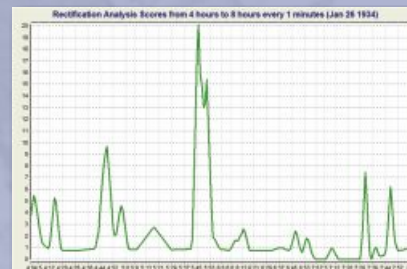

85,000 CHARTS OPTION FOR KEPLER

Add-on for Kepler

For just \$50 you can expand Kepler 8 into a powerhouse astrological tool for exploring ideas and making discoveries. This database of 85,000 charts gives you the ability to take advantage of the powerful research features that are already included in Kepler.