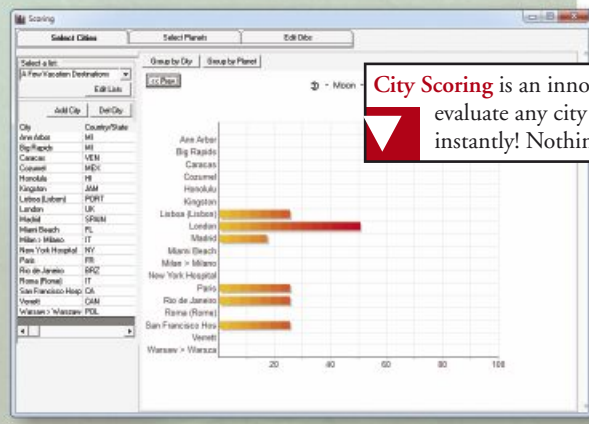

City Scoring is an innovative way to evaluate any city or cities you select instantly! Nothing is faster or better.

The Horizons Team: R. Stephen Erlewine, Kyle Pierce, Johan Kruger with consultation from Martin Davis (author of Astrolocality Astrology), John Townley, and Hank Friedman. Textual interpretations were prepared by John Townley and Michael Erlewine. Special thanks to astrologers Arlene Kramer, Ray Merriman, Gloria Star, and Jeff Jawer for their valuable insights.

To view detailed screen shots, full samples of all reports, and additional features, visit www.astrologysoftware.com