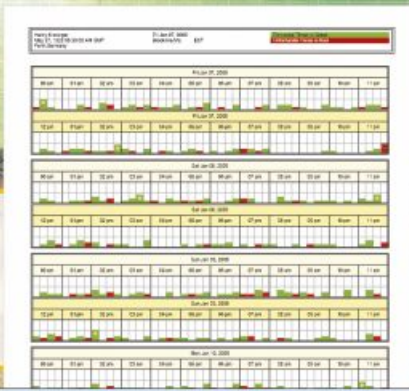

Inside Winning Times

- View lucky moments one week, one day, or one hour at a time. Time events to the minute!
- Lucky and unlucky times are shown in "scan" view, "list" view, or "Winning Times" view.
- Includes transiting house cusps to natal and transit charts (a great feature for day traders!).
- Customize the planets, aspects, and houses shown in the scans and lists; midpoints and asteroids too!
- Shows enter, exact, and leave times for your aspects.
- Use the browse chart feature to compare your lucky times with others.
- Easily change the current place to get the most accurate timing for your events.
- **Lucky History:** Log wins and losses; associate these with the astrological events happening at that time. Keep track of which planets are lucky for you. A great research tool!
- **Reports:** Create reports for personal or commercial use. Select from various layouts of your lucky times for the week, day, or hour. Reports range from very detailed to very simple (for your non-astrologer clients).

Recommended for use by:

Experienced Professional astrologers and serious student astrologers. Not recommended for use by non-astrologers. Read a sample at www.astrologysoftware.com

Calculation and interpretations produced by this program are intended for research or entertainment only. Matrix Software and associated companies assume no liability for decisions made based upon output from this program.