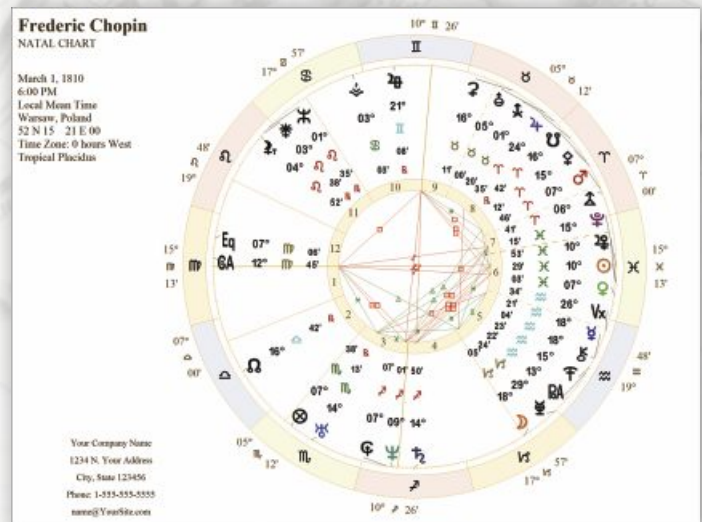

Moon: Void of Course, Ingresses, Phases: Listings of basic Moon information can be produced, such as when the Moon enters a new sign, becomes void of course, and the times of the Moon phases (New Moon, Full Moon, 1st quarter, and 3rd quarter) occur. You can also include the times of aspects to the Moon.

Easily Convert Julian Calendar (Old Style) to Gregorian Calendar (New Style) Date: The Kepler program always uses the New Style Calendar. When you enter in the data entry screen and that date is before about 1750, Kepler will prompt you to ask you if the date is in the Old Style Calendar and if you want to convert it to the New Style Calendar. Because you will be asked in the data entry screen if you want to convert an Old Style date to a New Style date, you do not need to use this screen to convert dates.

Calendar and Calculator: Kepler comes with a Calendar and calculator. This option is handy when you want to view a calendar or use a calculator while using the Kepler program.

Health Encyclopedia: The Kepler Health Encyclopedia at the current time does not contain very much astrological information. There are 3 reasons why this health encyclo-

CUSTOMIZED CHART WHEEL WITH ALL POSSIBLE PLANETS SELECTED