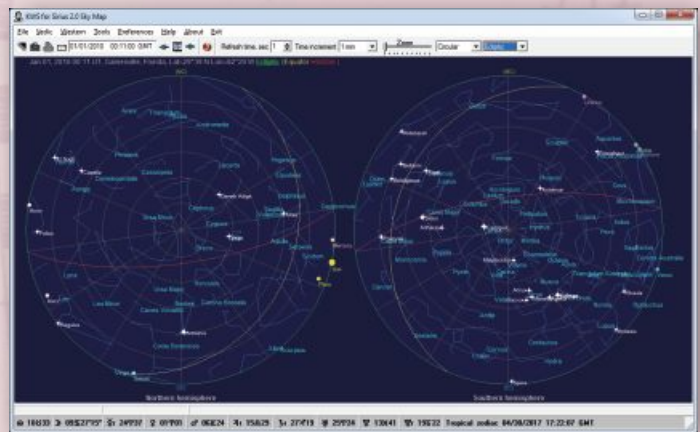

Progressed Cycles And Ingresses

Lifetime Progressed Major Cycles (Stations, Ingresses, Sun Moon Cycles of 8 Aspects: Another example of an integrated listing is the ability to produce a listing of significant influences in the secondary progressed chart. The significant influences included in this report are the ingresses of

planets into a new sign, the times when the aspects in an 8-phase progressed Sun-Moon cycle occur, and when planets station in the progressed chart. This listing gives not only a chronological list of when these influences occur but also lists the planetary positions at each of these times.

Interactive & Dynamic Displays of Chart Wheels

In Sirius the concept of interactively adjusting the time of a chart has developed into a set of features that are very sophisticated, elegant, and powerful. Selecting the Time Adjust feature brings up a narrow window, like a panel, on the right side of the screen, where you can interactively adjust the chart forward or backward in time, move the chart forward or backward to the next time an aspect occurs or a planet or house cusp ingresses into a sign or reaches a particular zodiac position.

Astroclock

View BiWheel, TriWheel, QuadWheel animations with either transit and natal charts or of progressed and natal charts, and also a QuadWheel of the natal, transit, and

SKY MAP: ECLIPTIC VIEW

Frederic Chopin						March, 2017					
Sunday	Monday	Tuesday	Wednesday	Thursday	Friday	Saturday	Sunday	Monday	Tuesday	Wednesday	Thursday
			1	2	3	4	5	6	7	8	9
10	11	12	13	14	15	16	17	18	19	20	21
22	23	24	25	26	27	28	29	30	31		

Frederic Chopin						April, 2017					
Sunday	Monday	Tuesday	Wednesday	Thursday	Friday	Saturday	Sunday	Monday	Tuesday	Wednesday	Thursday
							1	2	3	4	5
6	7	8	9	10	11	12	13	14	15	16	17
18	19	20	21	22	23	24	25	26	27	28	29
30	31