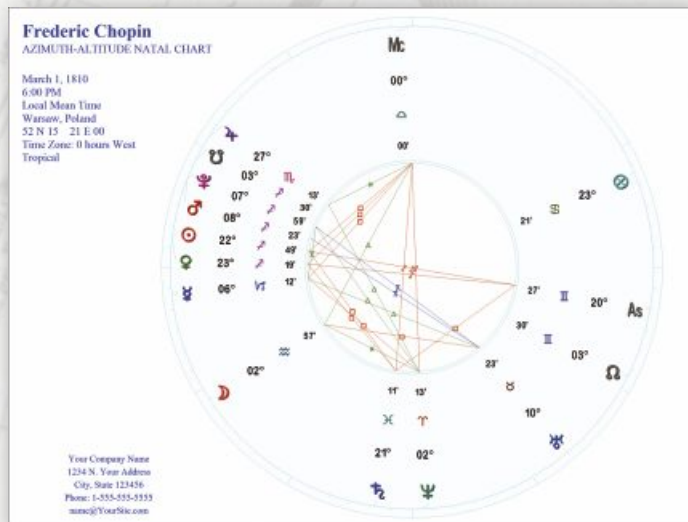

AZIMUTH ALTITUDE WHEEL

AND MUCH, MUCH, MORE!
FOR A COMPLETE LIST OF
KEPLER FEATURES PLEASE VISIT
www.astrosoftware.com
AND CLICK ON KEPLER