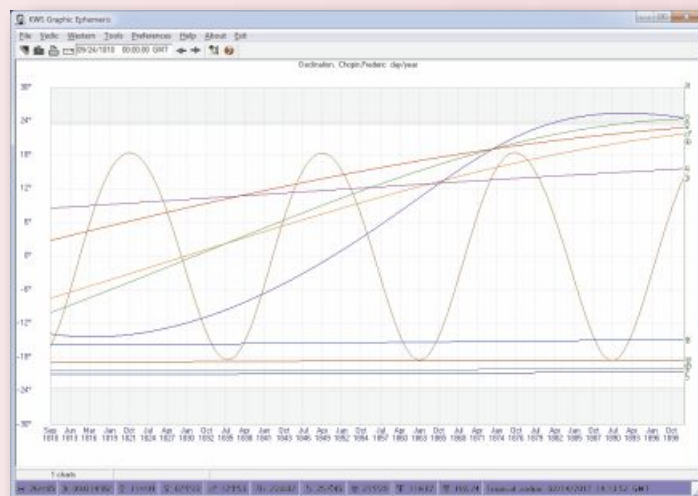

LIFETIME PROGRESSED DECLINATION