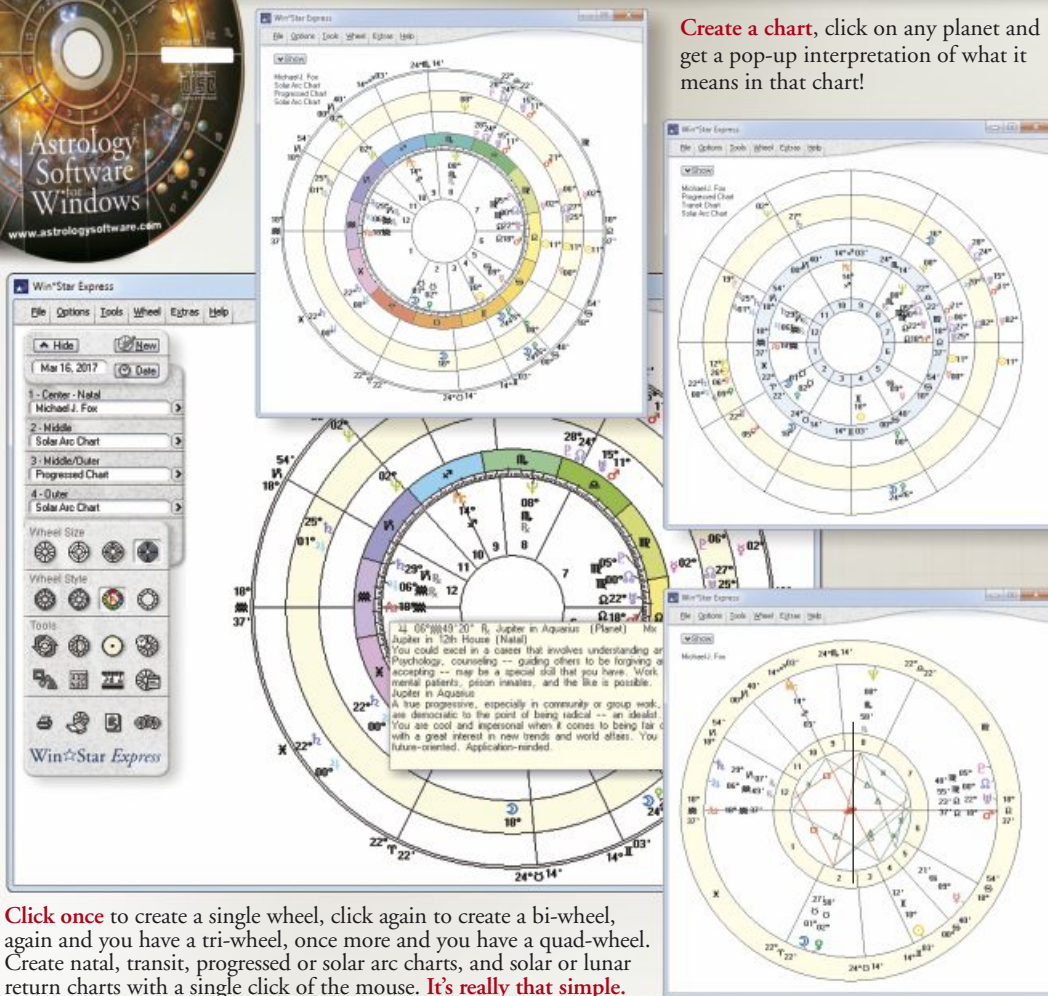

WinStar Express is proof that Professional quality astrology software can be easy and fun to use.

Click once to create a single wheel, click again to create a bi-wheel, again and you have a tri-wheel, once more and you have a quad-wheel. Create natal, transit, progressed or solar arc charts, and solar or lunar return charts with a single click of the mouse. **It's really that simple.**