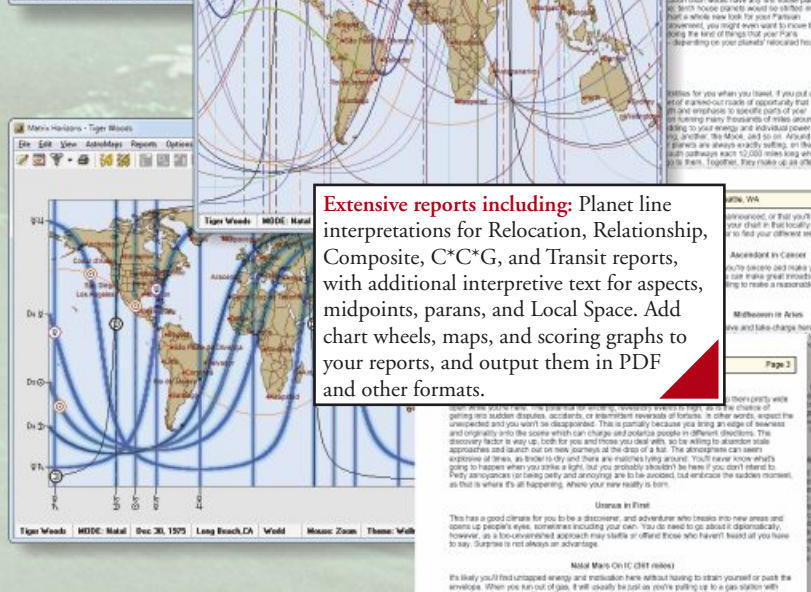

Extensive reports including: Planet line interpretations for Relocation, Relationship, Composite, C*C*G, and Transit reports, with additional interpretive text for aspects, midpoints, parans, and Local Space. Add chart wheels, maps, and scoring graphs to your reports, and output them in PDF and other formats.