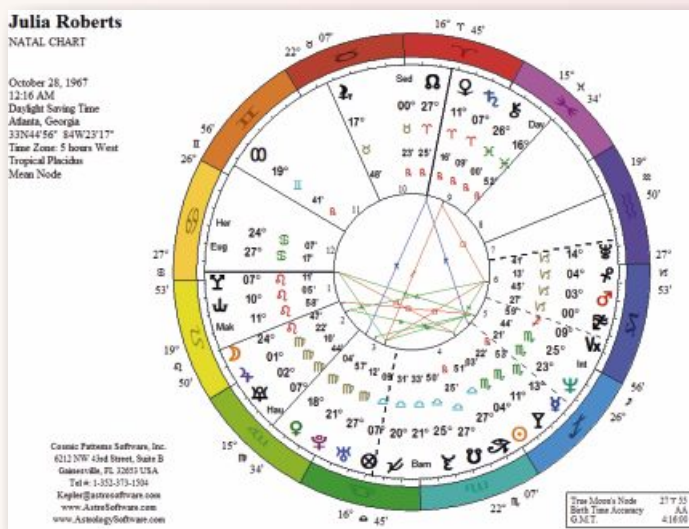

Asteroids and/or Arabic Parts in any chart wheel: You can place up to a total of 20 asteroids and/or the Arabic Parts in the chart wheel. Sirius also has an Asteroids Wheel that allows you to place up to 65 asteroids in the outer ring of a wheel, as well as the ability to produce listings of asteroid positions.

Any Asteroid can be selected: If your computer is connected to the Internet, then in Sirius 2.0 you can select any of over 400,000 asteroids to put in a chart wheel, a listing of asteroid positions, an AstroMap, transit Time Line, midpoints, etc. This feature is provided by combining the power of your computer with the power of the Internet.

WHEEL WITH ASTEROIDS

Page Designer

A true drag-and-drop amazing Page Designer. The Page Designer lets you drag the chart wheel, aspect table, listing of planetary positions and other information in a "Drawing Board" window where you can customize the information just the way you want it. "Micro-adjust" the positions to