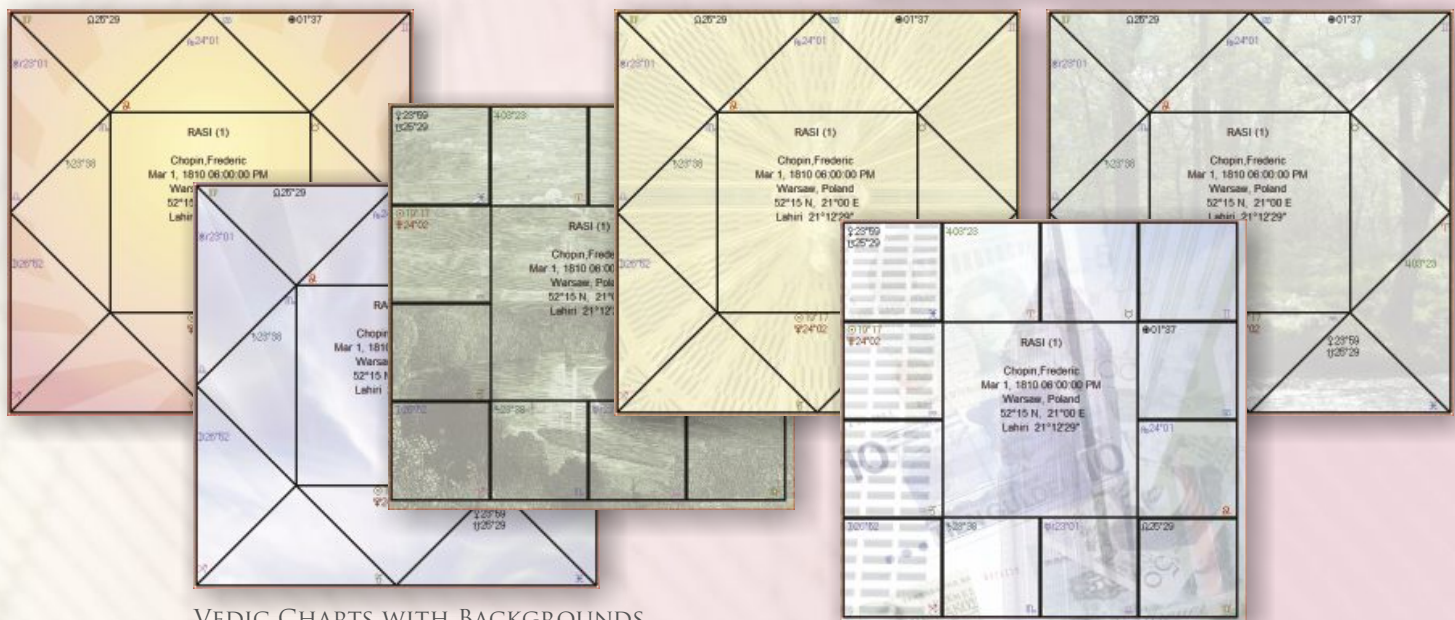

Vedic Chart

Rather than use astrological glyphs, you can now use two-letter abbreviations for the planets and/or zodiac signs.

More Vedic Dasas

Dasas are very commonly used for prediction. We have added some of the less commonly used dasas, but these dasa systems are very important for some Vedic astrologers. The Sudasa, Nirayana, Shoola, Drigdasas, Kalachakra, and Yogini dasas have been added.

Varshapal

Varshapal (solar return) charts are now automatically calculated in the sidereal zodiac and can now include Muntha, Harsha Bala, and Sahams.

Vedic Planetary Strength

Also available in Sirius is a table of strengths and the benefic-malefic quality of the planets according to different Vedic authorities. The rules for calculating the strength of a planet and the functional benefic-malefic status of the planets vary for different Vedic astrologers. This table allows you to see the planetary strength and whether the planet is a functional benefic or malefic according to different astrologers. Sirius also has the extensive yoga interpretations, ashtakavarga graph and tables, gochara graph, and other excellent Vedic features.

VEDIC CHARTS WITH BACKGROUNDS