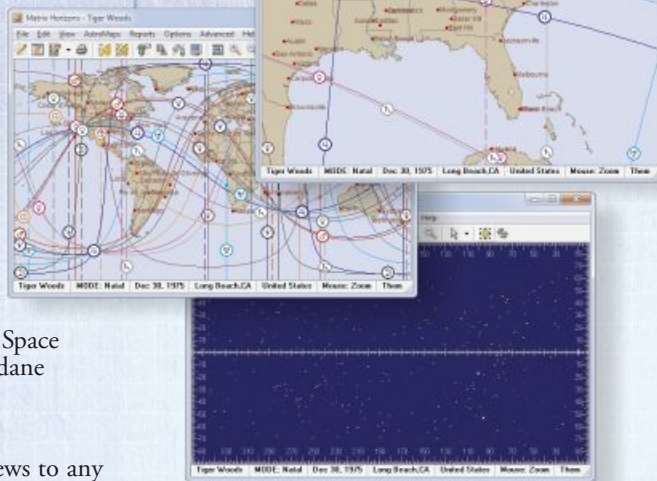

Cosmobiology And Uranian Features In Win★Star

Of course you can include the Uranian Planets in every chart, but with Win★Star you can do a lot more:

- ✦ Cosmobiology wheels and printouts
- ✦ Live 90-degree dial onscreen, drag and drop midpoints, and degree-for-year arcs
- ✦ Solar arc directions
- ✦ 8 Uranian Planets and Transpluto
- ✦ Midpoints (view/print midpoint lists)
- ✦ Midpoint Sorts: 360, 90, 45, and 22.5
- ✦ Midpoint Trees: 90, 45, 22.5
- ✦ Midpoint ephemeris
- ✦ Graphic ephemeris, including midpoints
- ✦ Create your own TNP ephemeris
- ✦ Create an ephemeris of planetary pictures
- ✦ Any Planet on any Cusp
- ✦ Graphic ephemeris, including Uranian planets
- ✦ 22.5, 45, 90, 360 dial
- ✦ Print 14 different midpoint grids
- ✦ Print 14 different midpoint dials, including bi- and tri-dials
- ✦ Print 3 different Uranian wheels, plus Uranian tri-wheels
- ✦ Print 3 different Uranian aspect grids

Horary Chart Wheel Styles

For Professionals who choose dates and times for weddings, legal filings, or other significant events, Win★Star provides the tools to speed the process and make it easy for you to consider chart after chart with just the click of a mouse. Several special charts and forms have been included in the program for our horary astrologers.

- ✦ Almutens
- ✦ Lilly Strengths
- ✦ Horary Chart forms listing applying Moon aspects
- ✦ Ephemeris with transit-to-transit and transit-to-natal aspects
- ✦ Moon phases, Ingresses
- ✦ Void-of-course moon searches
- ✦ Searches tailored to your personal needs
- ✦ Time★Scan
- ✦ Day★Scan
- ✦ QWheel for quick assessment of charts*

*QWheel is a powerful onscreen tool for viewing, editing, copying, and comparing charts.

More Win★Star features you'll enjoy

- ✦ **Positions, Tables, Dataviews, & Lists**
  - **Position grid** – for Sun, Moon, planets, lunar node, asteroids, and Uranian planets in geocentric and heliocentric coordinates. By longitude and latitude to second of arc. Daily motion; geocentric positions in declination, right ascension, distance value, 360 position, azimuth, altitude, local space, prime vertical, amplitude, hour angle, mundoscope, and Neely. Sort by planet order, geo or helio longitude, latitude, and motion, or by geo ascension, declination, or distance value.
  - **Balances** – Elemental balance, modal balance, house balance, polarity
  - **Rulerships** – Dignities, ruling planet exaltation, detriment, fall, last dispositor, mutual receptions (by signs and houses), dispositors by sign and house
  - **Ptolemaic dignities** – Ruler, exaltation, triplicity, term, face, detriment, fall, joy, besieged, almutens, Oriental/Occidental, combust, antiscia
  - **Lilly Strengths** – Accidental dignity, essential dignity, total strength

Win★Star is the ultimate professional Astrology Software in the world easy to use and with more features than any other program in the market.